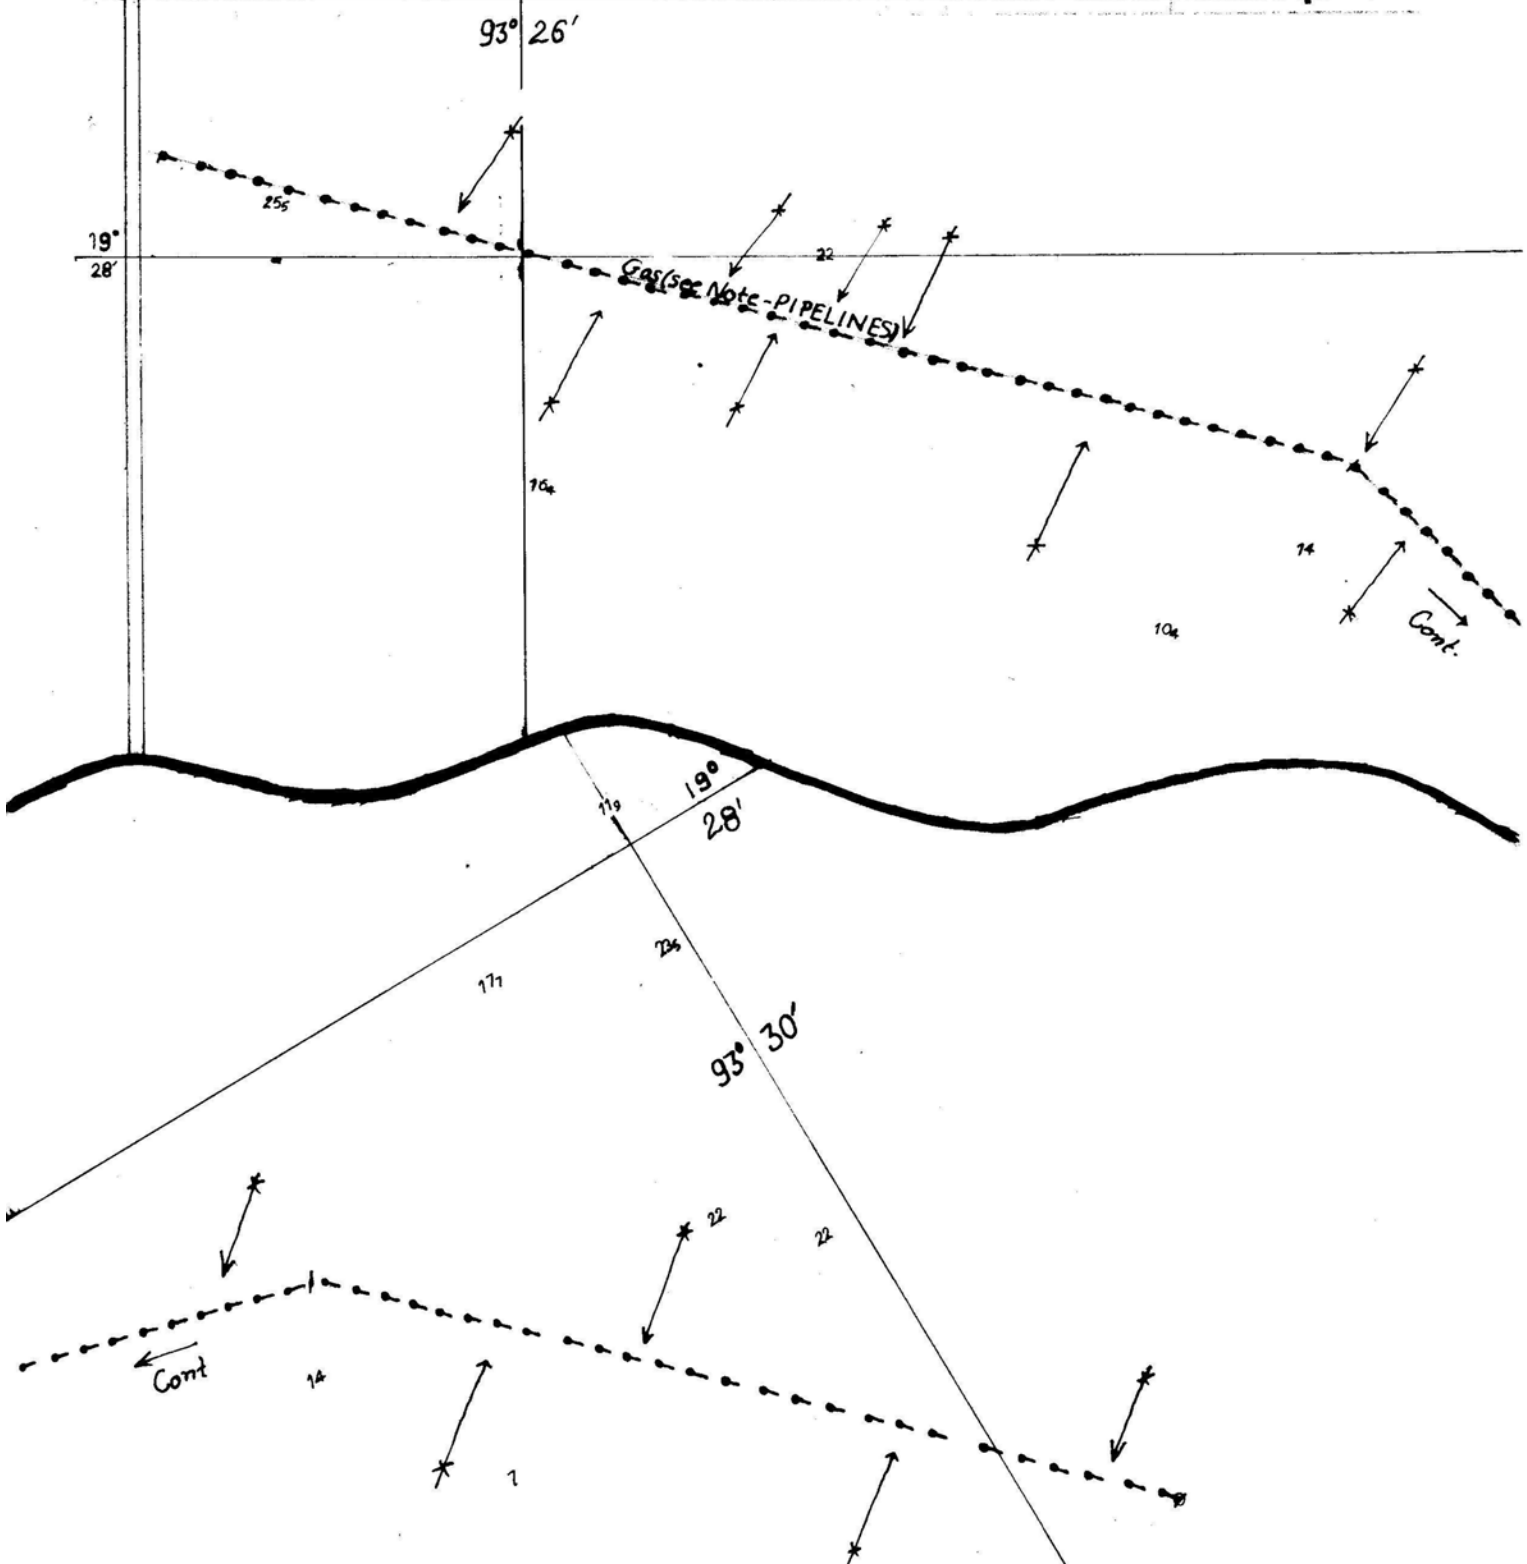

Folio 7	NM	242 /12		NC /NE	Chart No.
	Previous update 088/12			1 JUN 1986	321 2 of 2
Tracing size 148 x 210 mm					

CAUTION: NOT TO SCALE, FOR VISUAL APPRECIATION ONLY

Folio 7	NM 242 112		NC / NE	Chart No.
	Previous update 088 / 12		1 JUN 1986	321 <sup>1</sup> / <sub>of</sub> 2
Tracing size 148 X 210 mm				

15 MAR 1984

322

2 of 2

Tracing size  
148 x 210 mm

088/12

CAUTION: NOT TO SCALE, FOR VISUAL APPRECIATION ONLY

Folio 07	NM 242 /12		NC / NE	Chart No.
	Previous update 268/08		25 JUN 83	3020
Tracing size 148 x 210 mm				

Tracing size  
148 X 210 mm

Previous update

231/12

Folio  
07

NM

241/12

NC/NE

Chart No.

436

Tracing size  
148 X 210 mm

Previous update

140/11