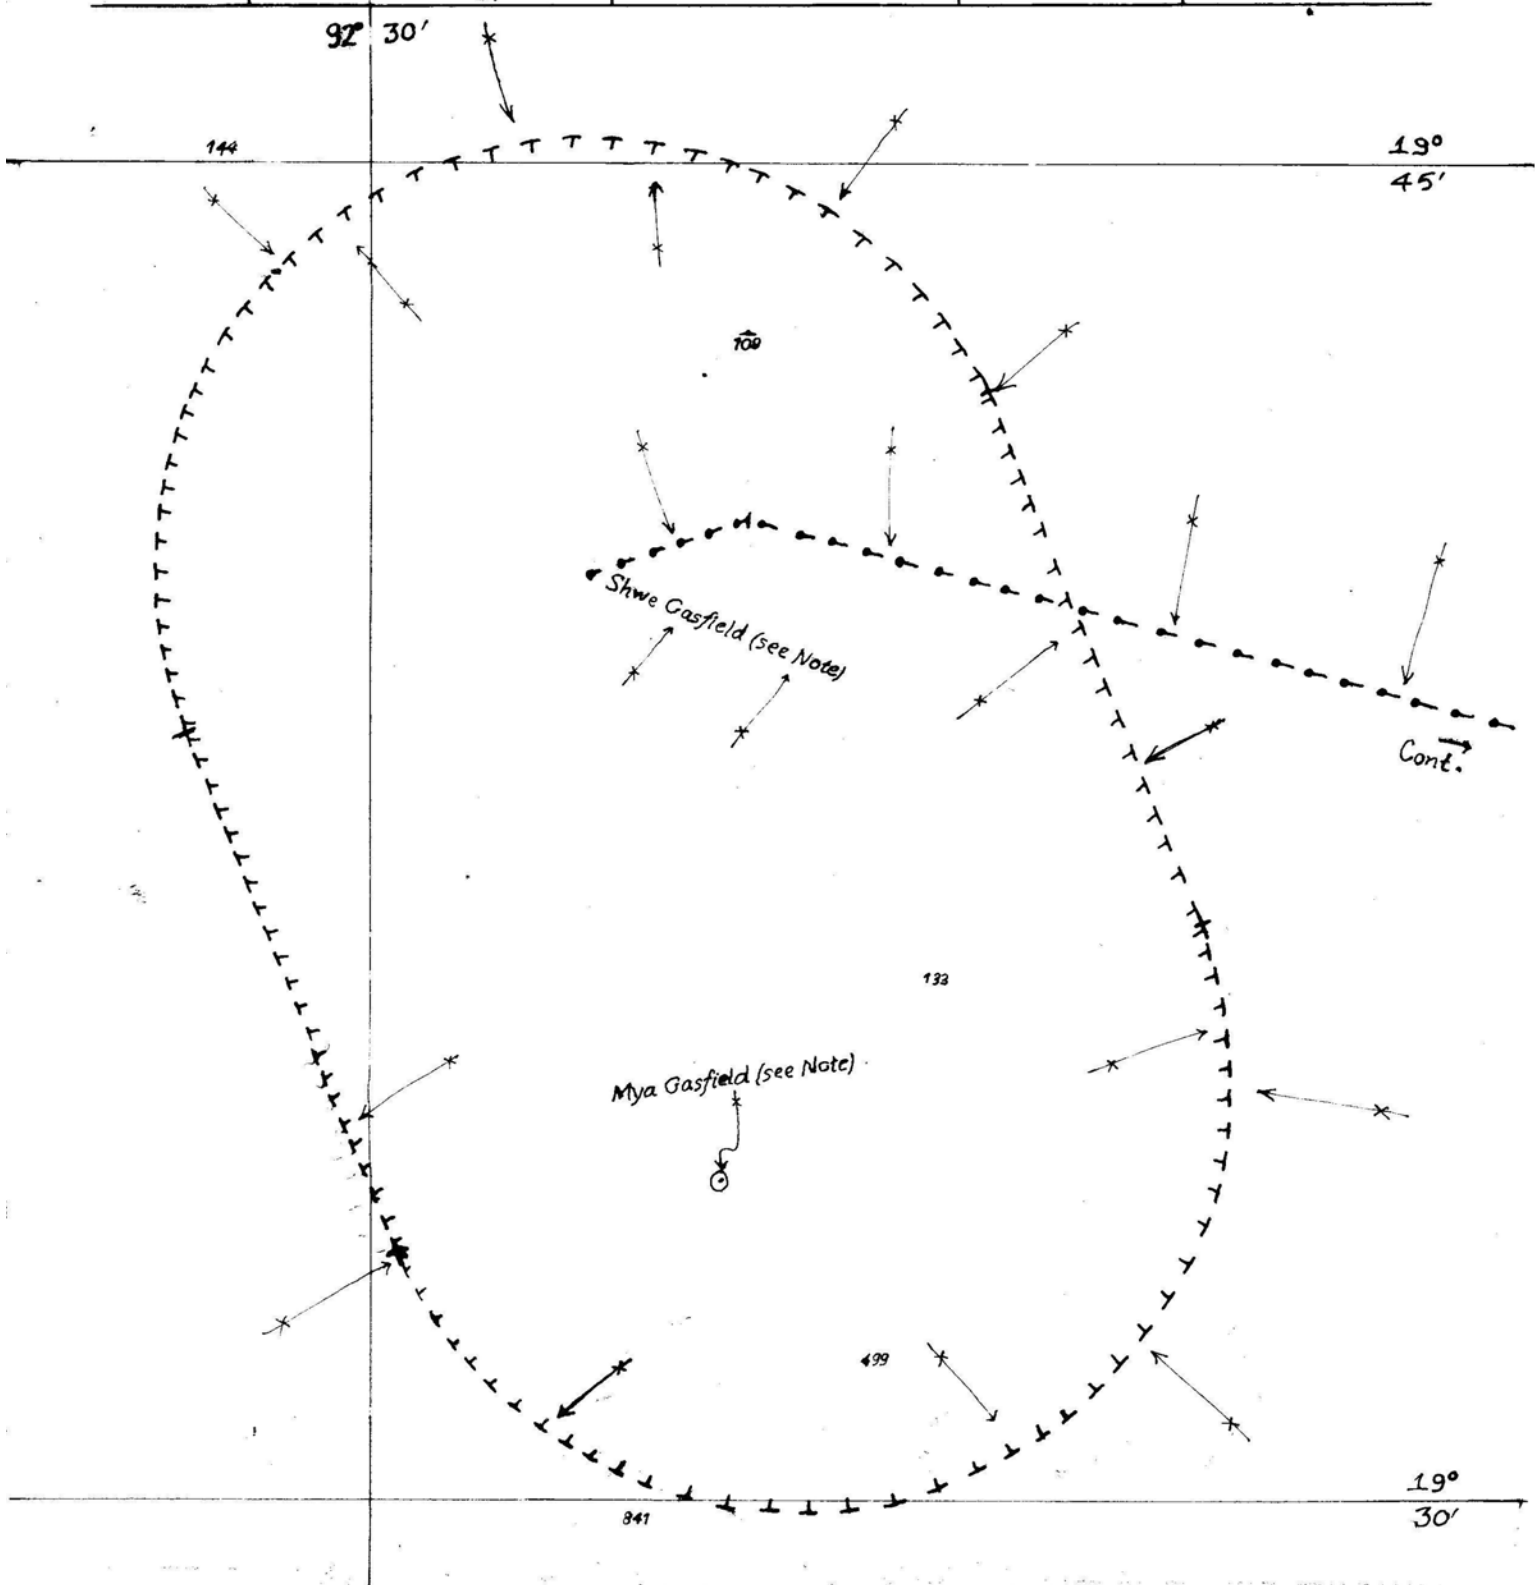

Folio 7	NM	242 /12		NC /NE	Chart No.
	Previous update 088/12			1 JUN 1986	321 2 of 2
Tracing size 148 x 210 mm					

CAUTION: NOT TO SCALE, FOR VISUAL APPRECIATION ONLY

Folio 7	NM 242 112		NC / NE	Chart No.
	Previous update 088 / 12		1 JUN 1986	321 <sup>1</sup> / <sub>of</sub> 2
Tracing size 148 X 210 mm				

15 MAR 1984

322

2 of 2

Tracing size  
148 x 210 mm

088/12

CAUTION: NOT TO SCALE, FOR VISUAL APPRECIATION ONLY

Folio 07	NM 242 /12		NC / NE	Chart No.
	Previous update 268/08		25 JUN 83	3020
Tracing size 148 x 210 mm				

Tracing size  
148 X 210 mm

Previous update

231/12

Folio  
07

NM

241/12

NC/NE

Chart No.

436

Tracing size  
148 X 210 mm

Previous update

140/11